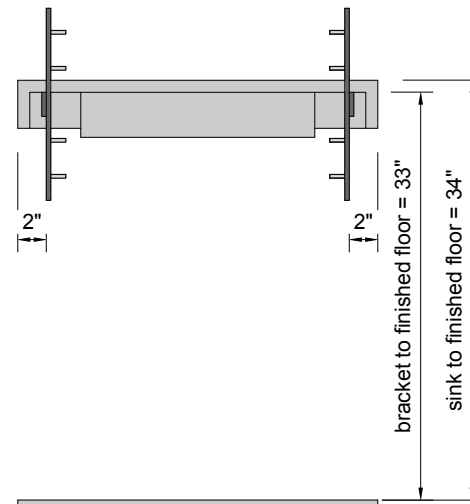

Detail of recommended T-bracket
(assuming a standard 22-1/2" counter depth)

Back view showing placement
of T-brackets

Side view showing recommended
height to mount T-brackets

Mounting Suggestions for Back Wall Only Mount Sinks under 72" long