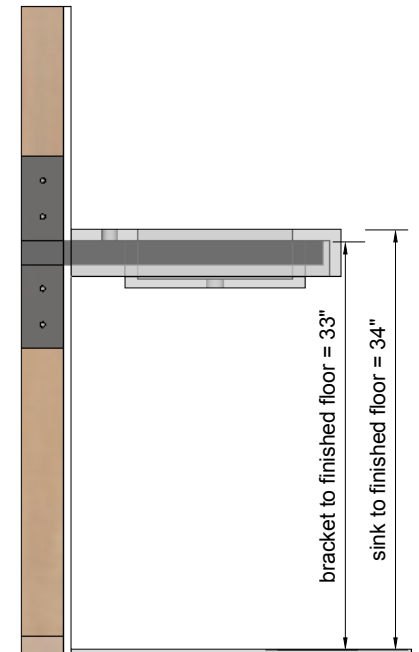

Detail of recommended T-bracket
(assuming a standard 22-1/2" counter depth)

Back view showing placement
of T-brackets

Side view showing recommended
height to mount T-brackets

Mounting Suggestions for Back Wall Only Mount Sinks under 72" long