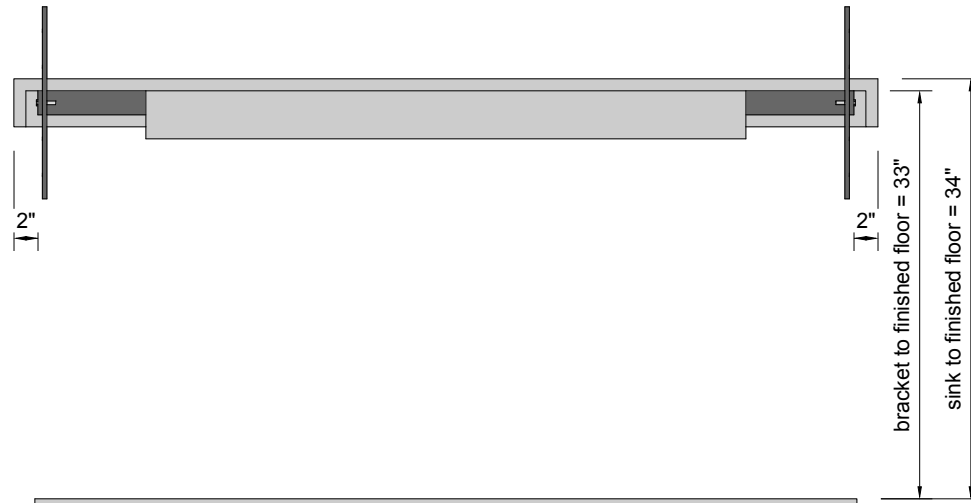

Detail of recommended T-bracket
(assuming a standard 22-1/2" counter depth)

Back view showing placement
of T-brackets

Side view showing recommended
height to mount T-brackets

Mounting Suggestions for Back Wall Only Mount Sinks 72" - 108" long