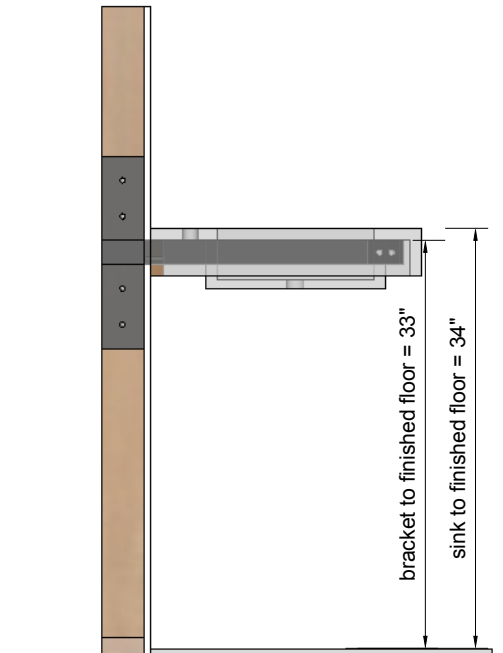

Detail of recommended T-bracket
(assuming a standard 22-1/2" counter depth)

Back view showing placement
of T-brackets

Side view showing recommended
height to mount T-brackets

Mounting Suggestions for Back Wall Only Mount Sinks 72" - 108" long