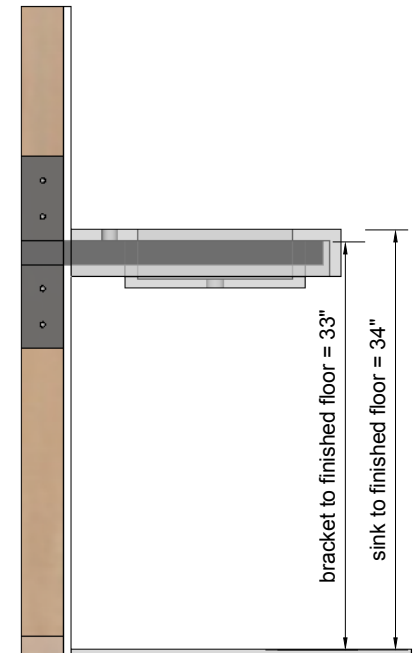

Back view showing placement of T-brackets

Side view showing recommended height to mount T-brackets

Mounting Suggestions for Back Wall Only Mount Sinks under 72" long

Model #: T-Bracket (for ordering purposes)

***order 2 t-brackets for back wall only mount**