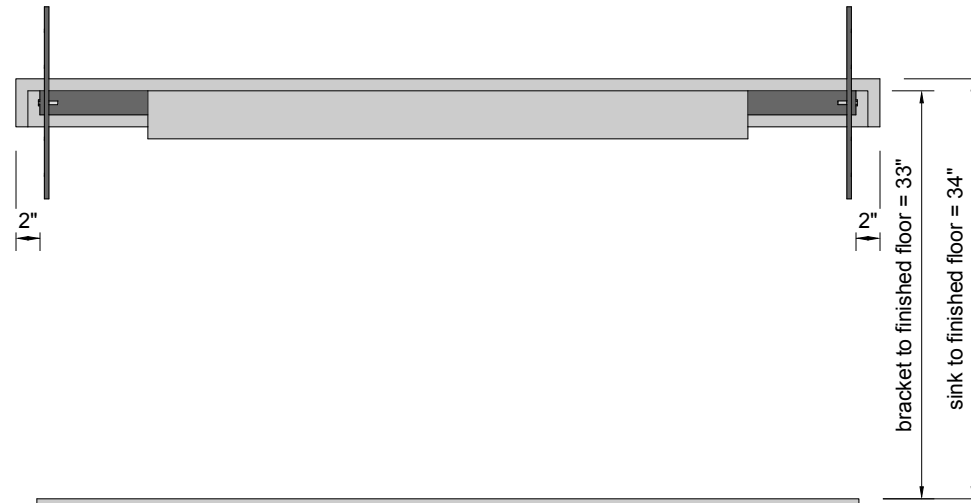

Detail of recommended T-bracket  
(assuming a standard 22-1/2" counter depth)

Back view showing placement  
of T-brackets

Side view showing recommended  
height to mount T-brackets

**Mounting Suggestions for Back Wall Only Mount Sinks 72" - 108" long**

**Model #: BWM72108 kit (for ordering purposes)**

**\*kit includes 2 t-brackets, 1 front rail, & 1 wood cleat**