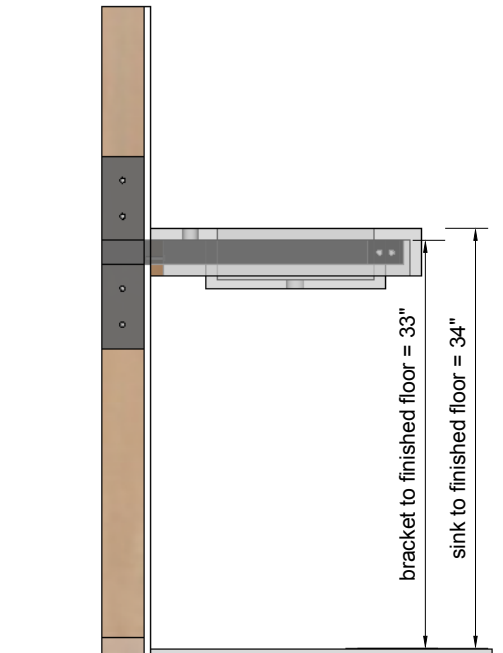

Detail of recommended T-bracket  
(assuming a standard 22-1/2" counter depth)

Back view showing placement  
of T-brackets

Side view showing recommended  
height to mount T-brackets

**Mounting Suggestions for Back Wall Only Mount Sinks 72" - 108" long**

**Model #: BWM72108 kit (for ordering purposes)**

**\*kit includes 2 t-brackets, 1 front rail, & 1 wood cleat**