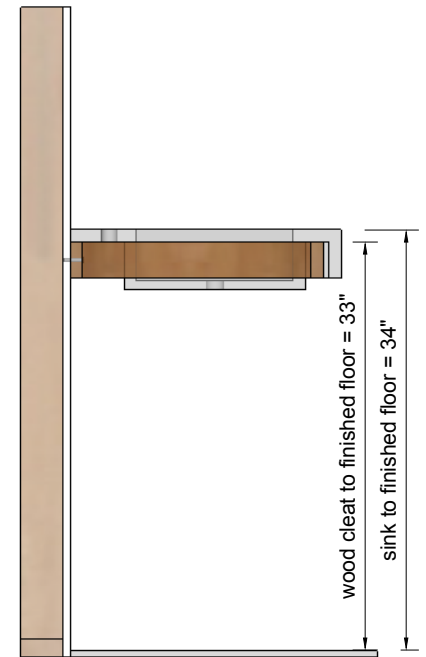

Back view showing placement of wood cleats

Side view showing recommended height to mount wood cleats

**Mounting Suggestions for Wall to Wall Mount Sinks under 72" long**

**Model #: WWM kit (for ordering purposes)**