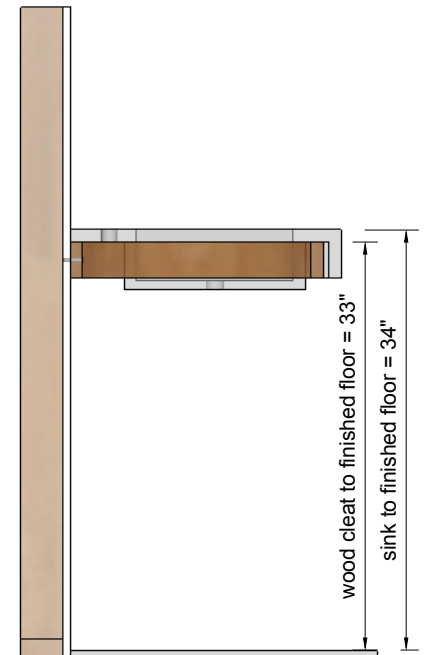

Back view showing placement of wood cleat frame

Side view showing recommended height to mount wood cleat frame

**Mounting Suggestions for Wall to Wall Mount Sinks 72" - 108" long**

**Model #: WWM72108 kit (for ordering purposes)**