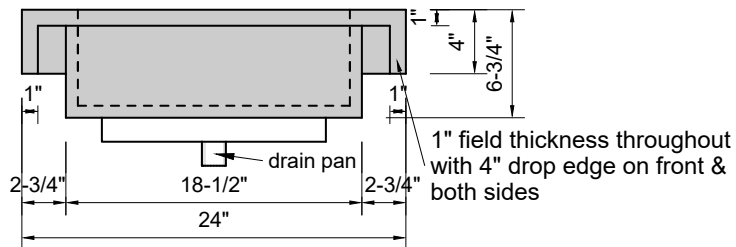

TOP VIEW

FRONT VIEW

SIDE VIEW

BACK VIEW

**Model #: FLMR-24-00**  
**Mini Ramp (floating)**  
**no faucet holes**