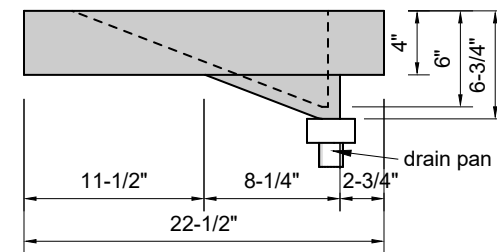

TOP VIEW

FRONT VIEW

SIDE VIEW

BACK VIEW

**Model #: FLMR-24-00**  
**Mini Ramp (floating)**  
**no faucet holes**