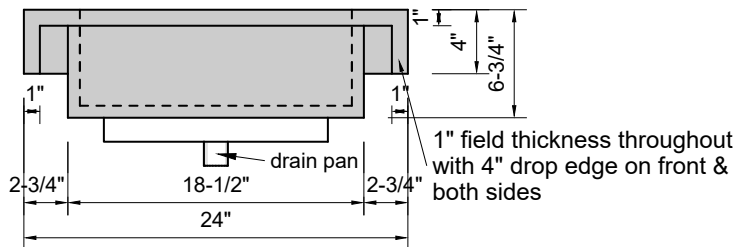

TOP VIEW

FRONT VIEW

SIDE VIEW

BACK VIEW

**Model #: FLMR-24-01**  
**Mini Ramp (floating)**  
**single faucet hole**