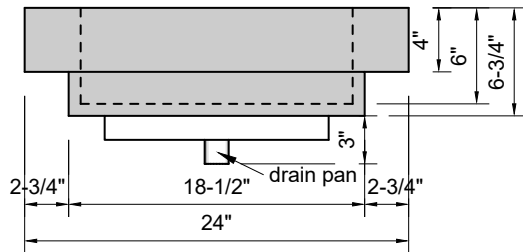

TOP VIEW

FRONT VIEW

SIDE VIEW

BACK VIEW

**Model #: FLMR-24-01**  
**Mini Ramp (floating)**  
**single faucet hole**