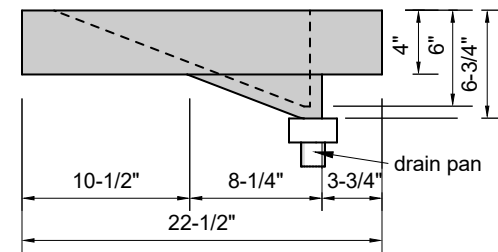

TOP VIEW

FRONT VIEW

SIDE VIEW

BACK VIEW

**Model #: FLMR-24-01**  
**Mini Ramp (floating)**  
**single faucet hole**