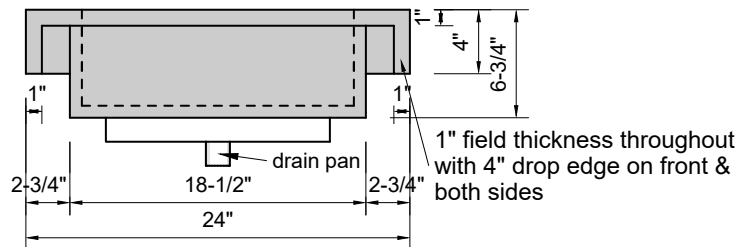

TOP VIEW

FRONT VIEW

SIDE VIEW

BACK VIEW

Model #: FLMR-24-03
Mini Ramp (floating)
8" widespread faucet holes