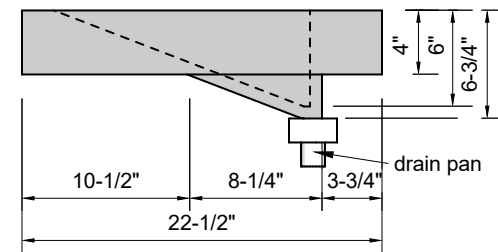

TOP VIEW

FRONT VIEW

SIDE VIEW

BACK VIEW

Model #: FLMR-24-03
Mini Ramp (floating)
8" widespread faucet holes