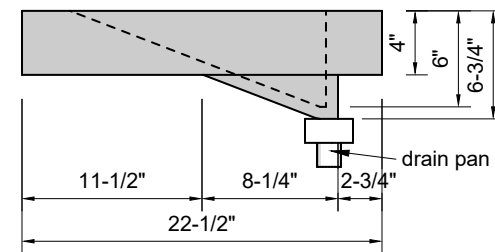

TOP VIEW

FRONT VIEW

SIDE VIEW

BACK VIEW

Model #: FLMR-30-00
Mini Ramp (floating)
no faucet holes