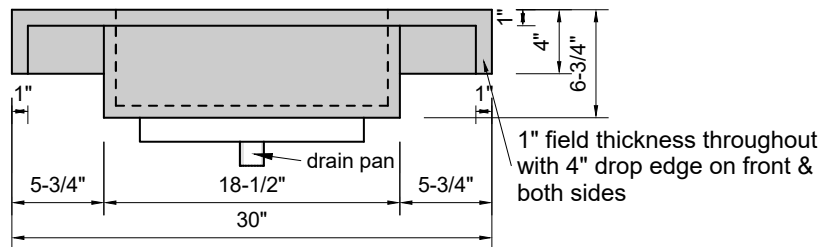

TOP VIEW

FRONT VIEW

SIDE VIEW

BACK VIEW

Model #: FLMR-30-00
Mini Ramp (floating)
no faucet holes