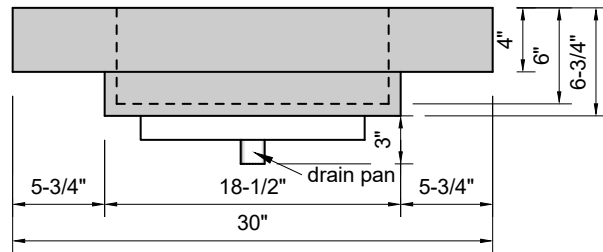

TOP VIEW

FRONT VIEW

SIDE VIEW

BACK VIEW

Model #: FLMR-30-00
Mini Ramp (floating)
no faucet holes