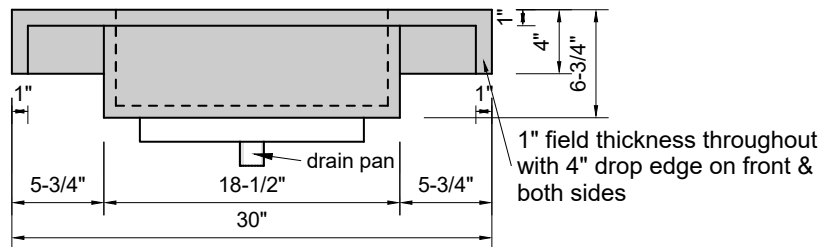

TOP VIEW

FRONT VIEW

SIDE VIEW

BACK VIEW

Model #: FLMR-30-01
Mini Ramp (floating)
single faucet hole