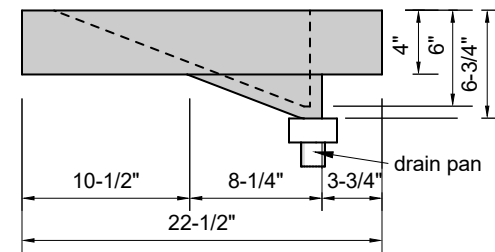

TOP VIEW

FRONT VIEW

SIDE VIEW

BACK VIEW

Model #: FLMR-30-01
Mini Ramp (floating)
single faucet hole