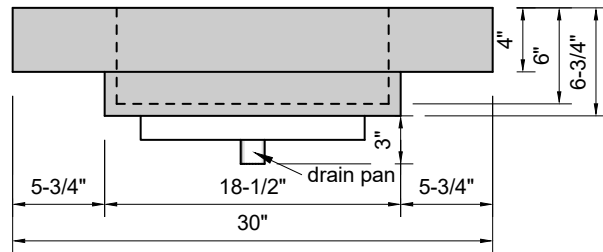

TOP VIEW

FRONT VIEW

SIDE VIEW

BACK VIEW

Model #: FLMR-30-01
Mini Ramp (floating)
single faucet hole