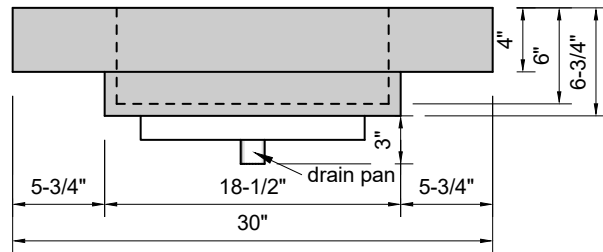

TOP VIEW

FRONT VIEW

SIDE VIEW

BACK VIEW

Model #: FLMR-30-03
Mini Ramp (floating)
8" widespread faucet holes