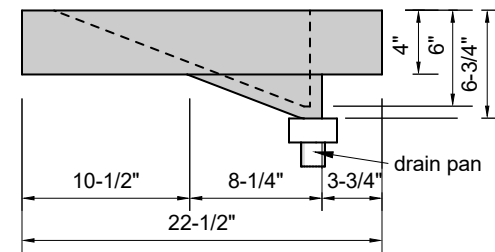

TOP VIEW

FRONT VIEW

SIDE VIEW

BACK VIEW

Model #: FLMR-30-03
Mini Ramp (floating)
8" widespread faucet holes