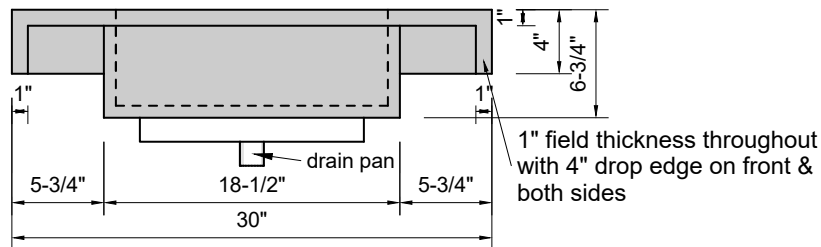

TOP VIEW

FRONT VIEW

SIDE VIEW

BACK VIEW

Model #: FLMR-30-03
Mini Ramp (floating)
8" widespread faucet holes