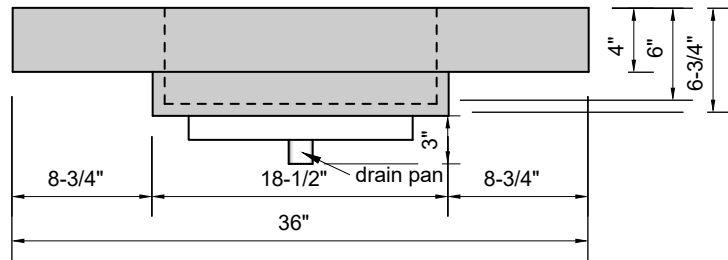

TOP VIEW

FRONT VIEW

SIDE VIEW

BACK VIEW

**Model #: FLMR-36-00**  
**Mini Ramp (floating)**  
**no faucet holes**