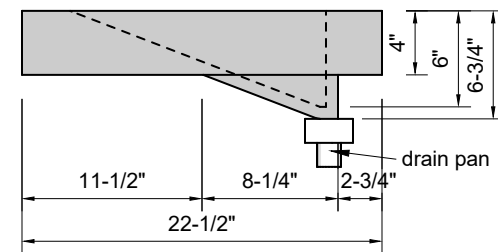

TOP VIEW

FRONT VIEW

SIDE VIEW

BACK VIEW

**Model #: FLMR-36-00**  
**Mini Ramp (floating)**  
**no faucet holes**