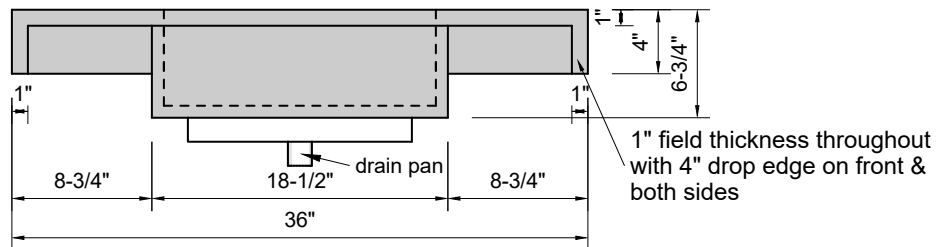

TOP VIEW

FRONT VIEW

SIDE VIEW

BACK VIEW

**Model #: FLMR-36-00**  
**Mini Ramp (floating)**  
**no faucet holes**