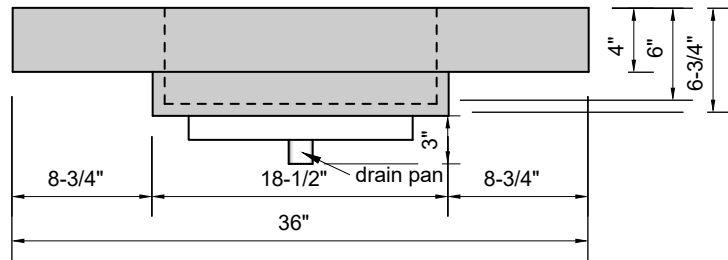

TOP VIEW

FRONT VIEW

SIDE VIEW

BACK VIEW

**Model #: FLMR-36-01**  
**Mini Ramp (floating)**  
**single faucet hole**