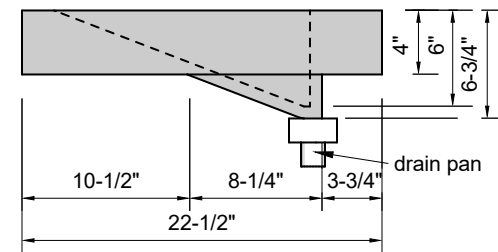

TOP VIEW

FRONT VIEW

SIDE VIEW

BACK VIEW

**Model #: FLMR-36-01**  
**Mini Ramp (floating)**  
**single faucet hole**