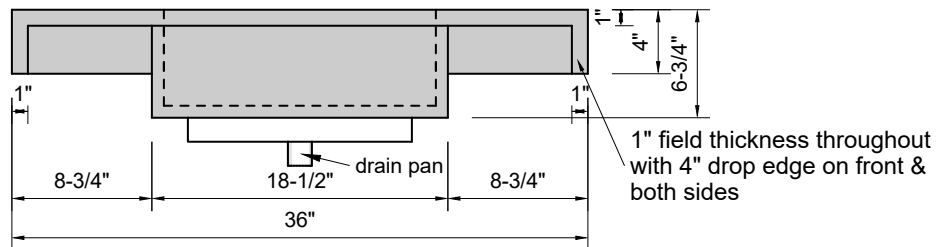

TOP VIEW

FRONT VIEW

SIDE VIEW

BACK VIEW

**Model #: FLMR-36-01**  
**Mini Ramp (floating)**  
**single faucet hole**