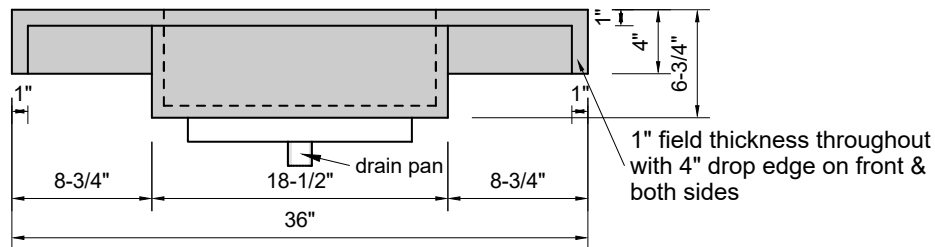

TOP VIEW

FRONT VIEW

SIDE VIEW

BACK VIEW

**Model #: FLMR-36-03**  
**Mini Ramp (floating)**  
**8" widespread faucet holes**