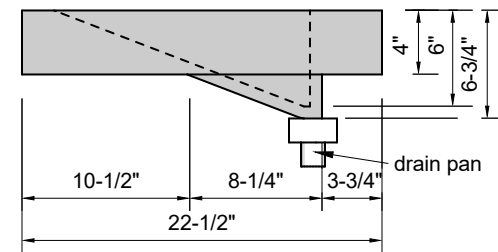

TOP VIEW

FRONT VIEW

SIDE VIEW

BACK VIEW

**Model #: FLMR-36-03**  
**Mini Ramp (floating)**  
**8" widespread faucet holes**