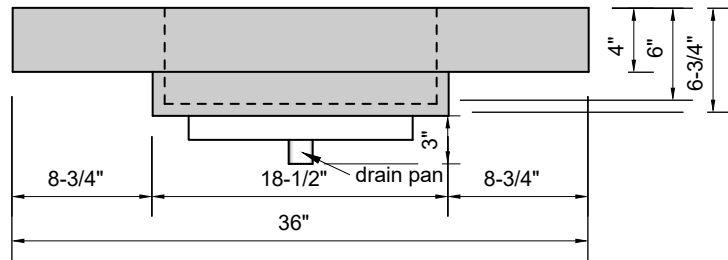

TOP VIEW

FRONT VIEW

SIDE VIEW

BACK VIEW

**Model #: FLMR-36-03**  
**Mini Ramp (floating)**  
**8" widespread faucet holes**