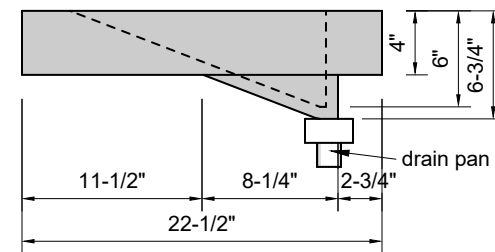

TOP VIEW

FRONT VIEW

SIDE VIEW

BACK VIEW

**Model #: FLMR-40-00**  
**Mini Ramp (floating)**  
**no faucet holes**