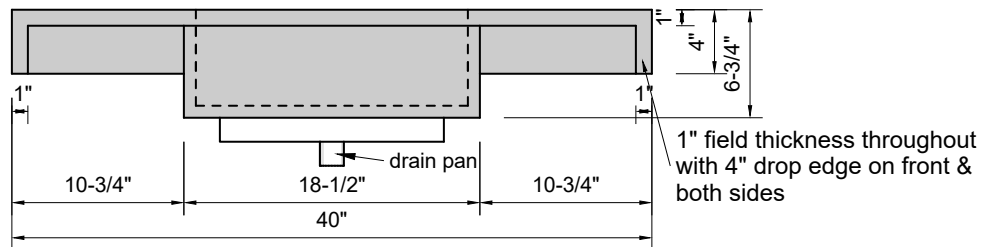

TOP VIEW

FRONT VIEW

SIDE VIEW

BACK VIEW

**Model #: FLMR-40-00**  
**Mini Ramp (floating)**  
**no faucet holes**