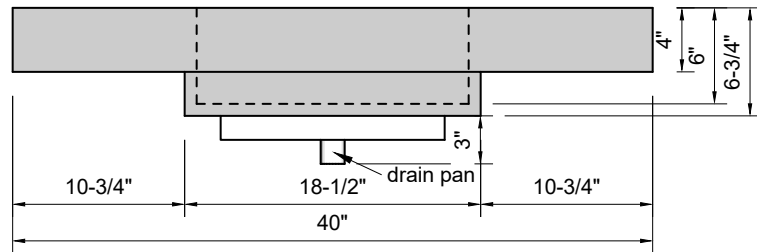

TOP VIEW

FRONT VIEW

SIDE VIEW

BACK VIEW

**Model #: FLMR-40-00**  
**Mini Ramp (floating)**  
**no faucet holes**