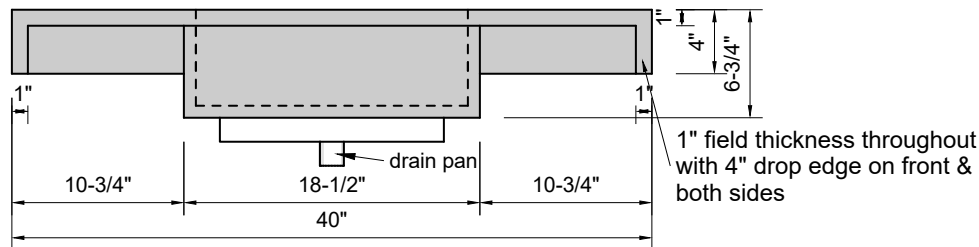

TOP VIEW

FRONT VIEW

SIDE VIEW

BACK VIEW

Model #: FLMR-40-01
Mini Ramp (floating)
single faucet hole