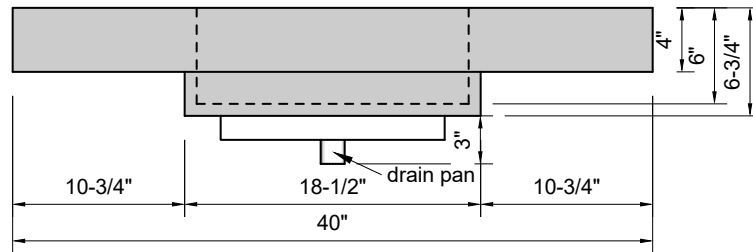

TOP VIEW

FRONT VIEW

SIDE VIEW

BACK VIEW

Model #: FLMR-40-01
Mini Ramp (floating)
single faucet hole