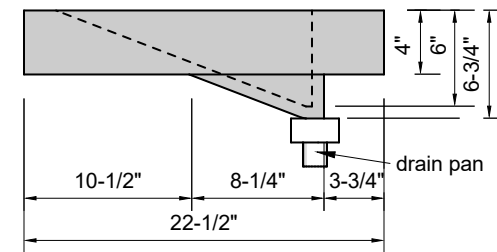

TOP VIEW

FRONT VIEW

SIDE VIEW

BACK VIEW

Model #: FLMR-40-01
Mini Ramp (floating)
single faucet hole