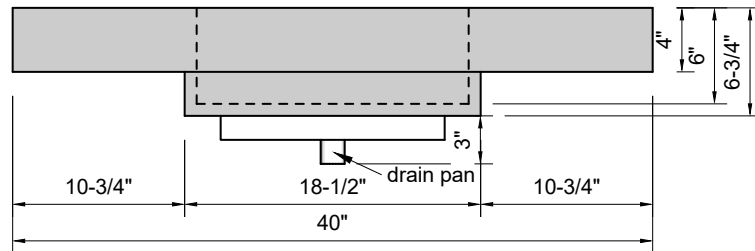

TOP VIEW

FRONT VIEW

SIDE VIEW

BACK VIEW

**Model #: FLMR-40-03**  
**Mini Ramp (floating)**  
**8" widespread faucet holes**