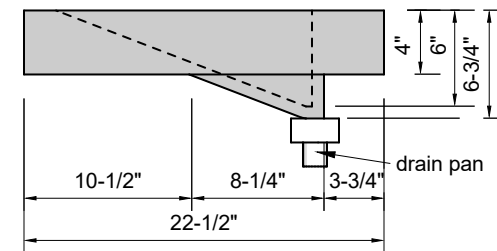

TOP VIEW

FRONT VIEW

SIDE VIEW

BACK VIEW

**Model #: FLMR-40-03**  
**Mini Ramp (floating)**  
**8" widespread faucet holes**