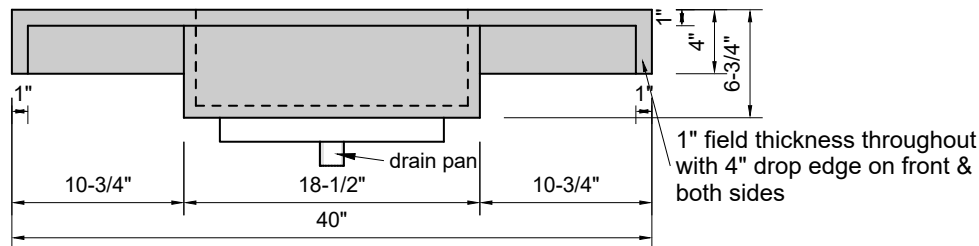

TOP VIEW

FRONT VIEW

SIDE VIEW

BACK VIEW

**Model #: FLMR-40-03**  
**Mini Ramp (floating)**  
**8" widespread faucet holes**