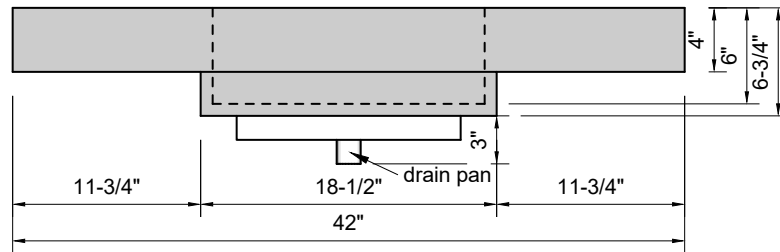

TOP VIEW

FRONT VIEW

SIDE VIEW

BACK VIEW

Model #: FLMR-42-00
Mini Ramp (floating)
no faucet holes