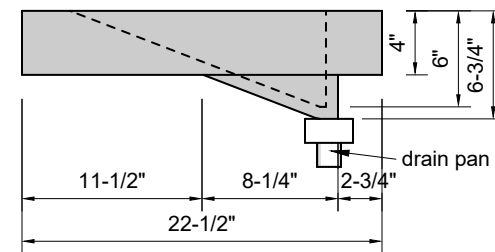

TOP VIEW

FRONT VIEW

SIDE VIEW

BACK VIEW

Model #: FLMR-42-00
Mini Ramp (floating)
no faucet holes