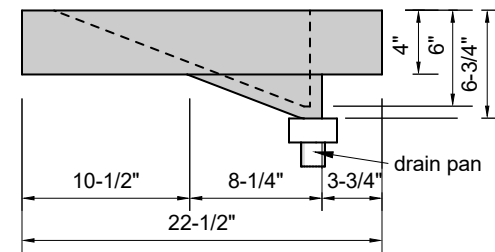

TOP VIEW

FRONT VIEW

SIDE VIEW

BACK VIEW

**Model #: FLMR-42-01**  
**Mini Ramp (floating)**  
**single faucet hole**