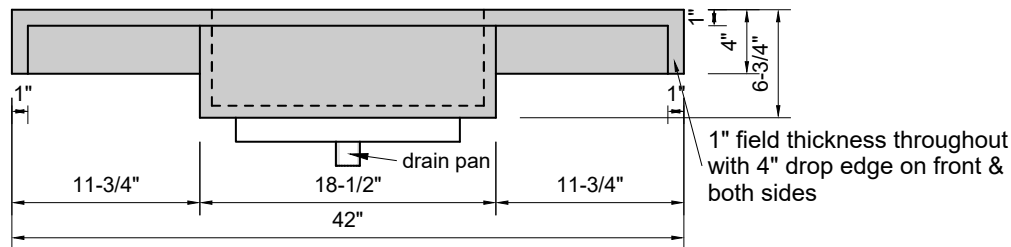

TOP VIEW

FRONT VIEW

SIDE VIEW

BACK VIEW

**Model #: FLMR-42-01**  
**Mini Ramp (floating)**  
**single faucet hole**