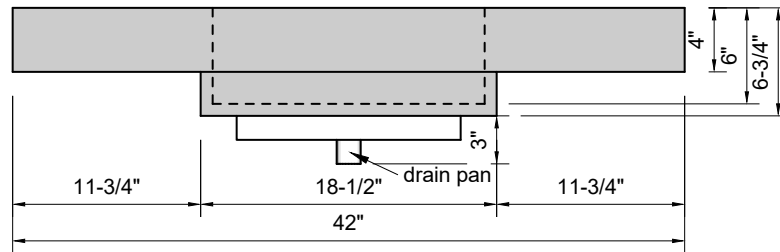

TOP VIEW

FRONT VIEW

SIDE VIEW

BACK VIEW

**Model #: FLMR-42-01**  
**Mini Ramp (floating)**  
**single faucet hole**