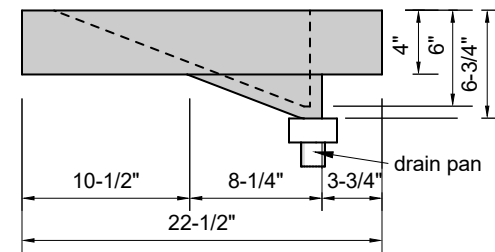

TOP VIEW

FRONT VIEW

SIDE VIEW

BACK VIEW

Model #: FLMR-42-03
Mini Ramp (floating)
8" widespread faucet holes