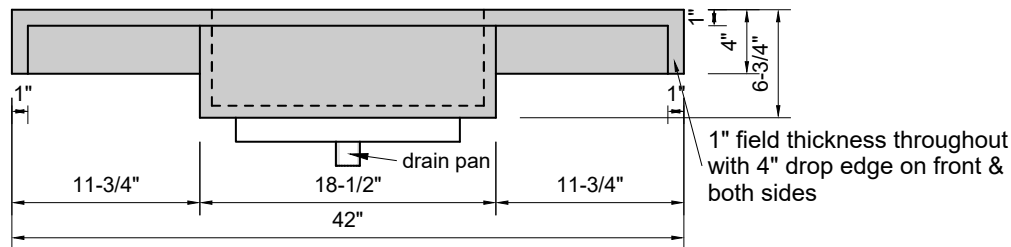

TOP VIEW

FRONT VIEW

SIDE VIEW

BACK VIEW

Model #: FLMR-42-03
Mini Ramp (floating)
8" widespread faucet holes