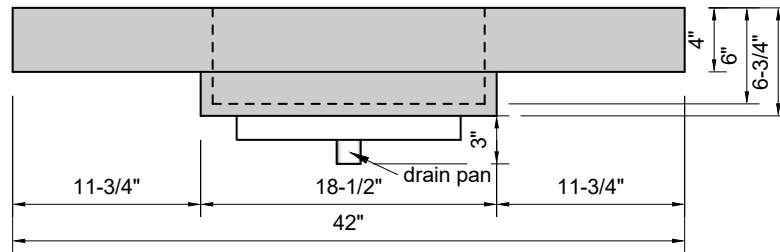

TOP VIEW

FRONT VIEW

SIDE VIEW

BACK VIEW

Model #: FLMR-42-03
Mini Ramp (floating)
8" widespread faucet holes