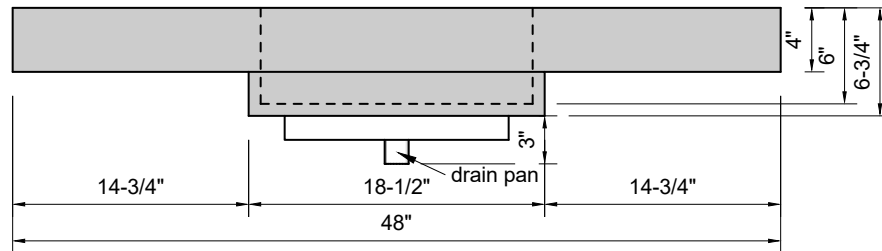

TOP VIEW

FRONT VIEW

SIDE VIEW

BACK VIEW

**Model #: FLMR-48-00**  
**Mini Ramp (floating)**  
**no faucet holes**