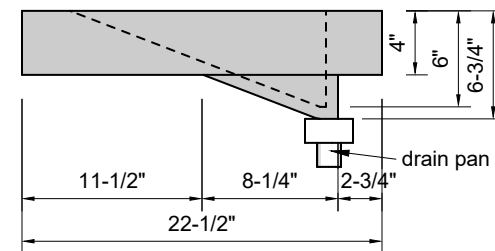

TOP VIEW

FRONT VIEW

SIDE VIEW

BACK VIEW

**Model #: FLMR-48-00**  
**Mini Ramp (floating)**  
**no faucet holes**