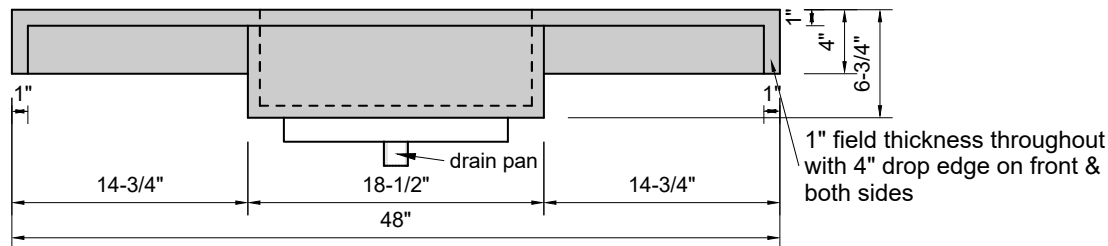

TOP VIEW

FRONT VIEW

SIDE VIEW

BACK VIEW

**Model #: FLMR-48-00**  
**Mini Ramp (floating)**  
**no faucet holes**