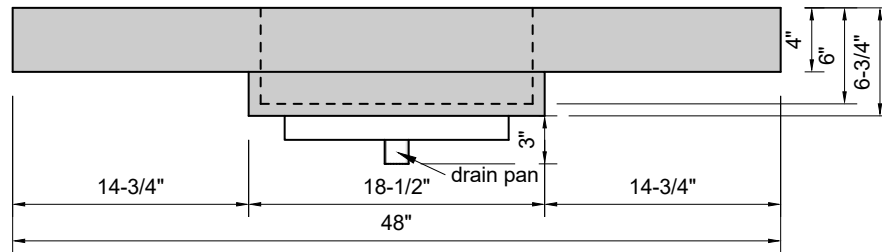

TOP VIEW

FRONT VIEW

SIDE VIEW

BACK VIEW

Model #: FLMR-48-01
Mini Ramp (floating)
single faucet hole