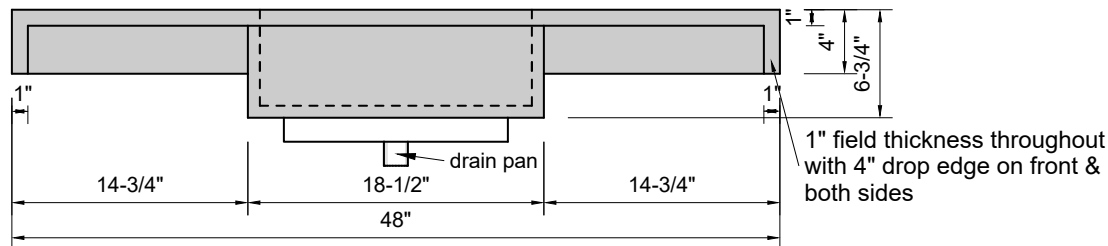

TOP VIEW

FRONT VIEW

SIDE VIEW

BACK VIEW

Model #: FLMR-48-01
Mini Ramp (floating)
single faucet hole