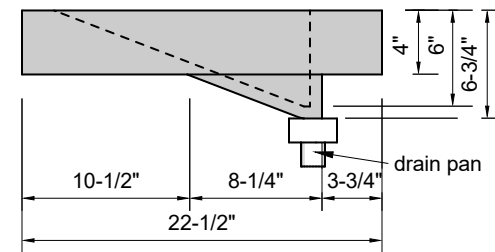

TOP VIEW

FRONT VIEW

SIDE VIEW

BACK VIEW

Model #: FLMR-48-01
Mini Ramp (floating)
single faucet hole