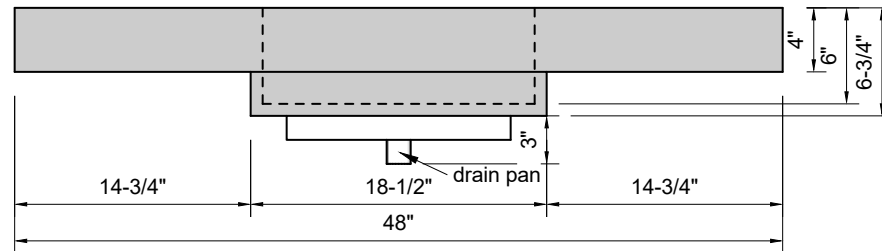

TOP VIEW

FRONT VIEW

SIDE VIEW

BACK VIEW

**Model #: FLMR-48-03**  
**Mini Ramp (floating)**  
**8" widespread faucet holes**