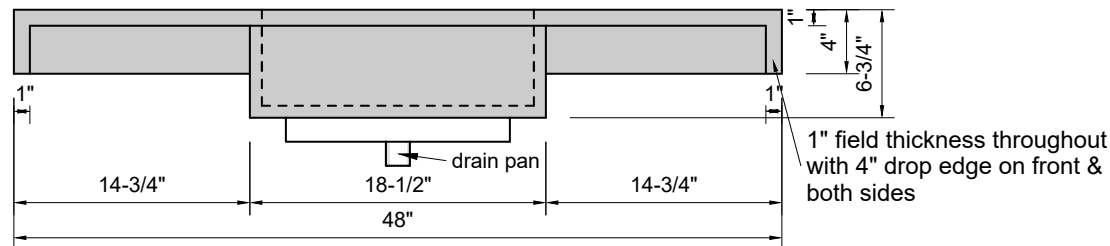

TOP VIEW

FRONT VIEW

SIDE VIEW

BACK VIEW

**Model #: FLMR-48-03**  
**Mini Ramp (floating)**  
**8" widespread faucet holes**