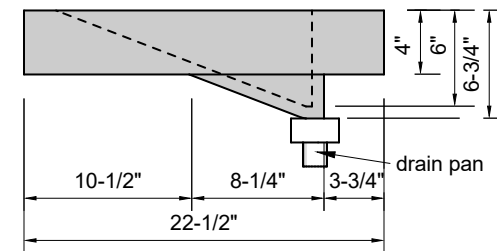

TOP VIEW

FRONT VIEW

SIDE VIEW

BACK VIEW

**Model #: FLMR-48-03**  
**Mini Ramp (floating)**  
**8" widespread faucet holes**