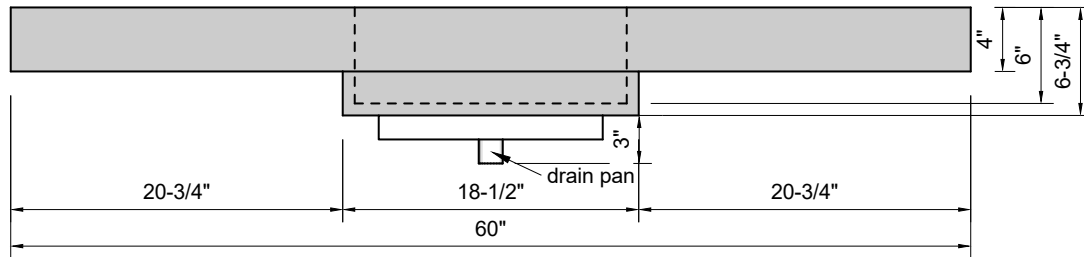

TOP VIEW

FRONT VIEW

SIDE VIEW

BACK VIEW

Model #: FLMR-60-00
Mini Ramp (floating)
no faucet holes