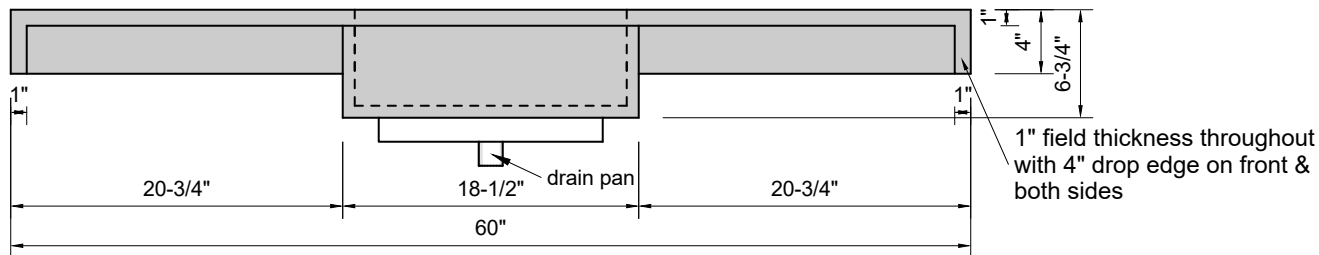

TOP VIEW

FRONT VIEW

SIDE VIEW

BACK VIEW

Model #: FLMR-60-00
Mini Ramp (floating)
no faucet holes