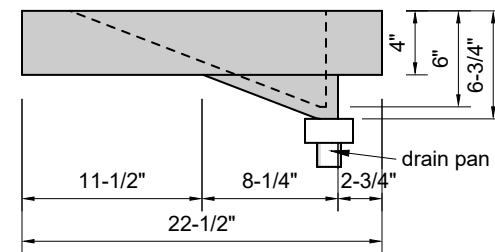

TOP VIEW

FRONT VIEW

SIDE VIEW

BACK VIEW

Model #: FLMR-60-00
Mini Ramp (floating)
no faucet holes