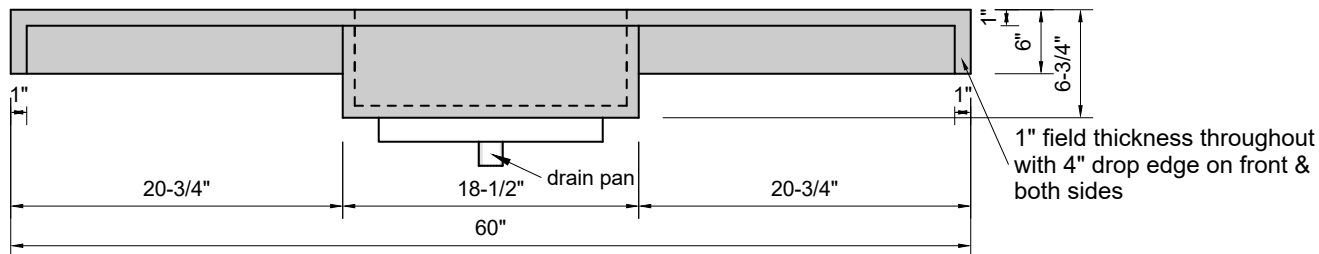

TOP VIEW

FRONT VIEW

SIDE VIEW

**Model #: FLMR-60-01**  
**Mini Ramp (floating)**  
**single faucet hole**