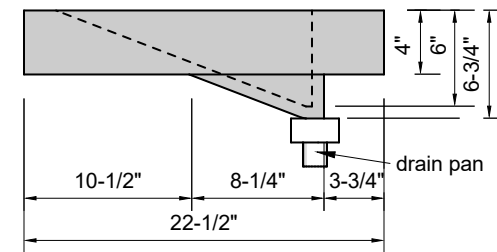

TOP VIEW

FRONT VIEW

SIDE VIEW

**Model #: FLMR-60-01**  
**Mini Ramp (floating)**  
**single faucet hole**