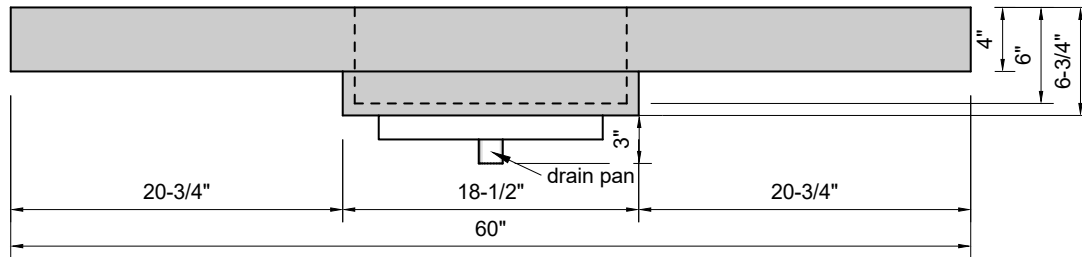

TOP VIEW

FRONT VIEW

SIDE VIEW

**Model #: FLMR-60-01**  
**Mini Ramp (floating)**  
**single faucet hole**