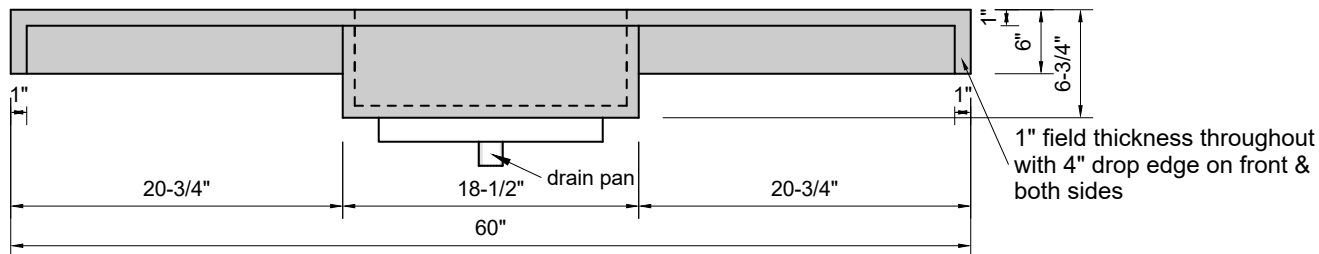

TOP VIEW

FRONT VIEW

SIDE VIEW

**Model #: FLMR-60-03**  
**Mini Ramp (floating)**  
**8" widespread faucet holes**