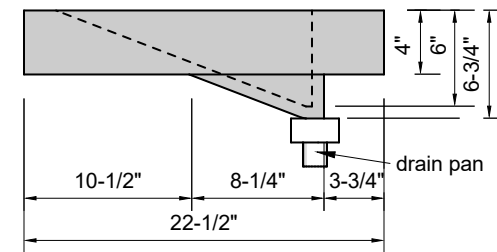

TOP VIEW

FRONT VIEW

SIDE VIEW

**Model #: FLMR-60-03**  
**Mini Ramp (floating)**  
**8" widespread faucet holes**