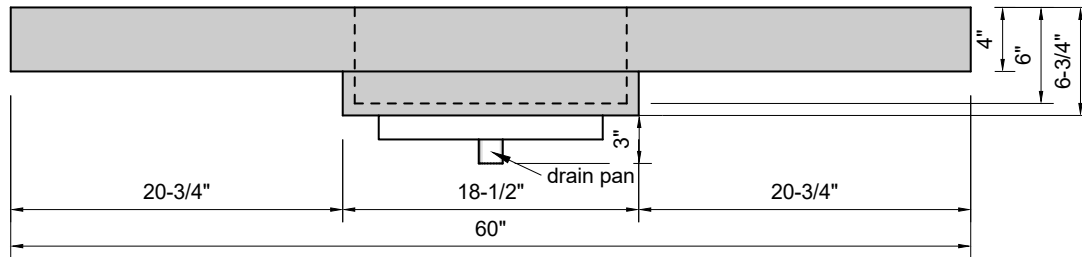

TOP VIEW

FRONT VIEW

SIDE VIEW

**Model #: FLMR-60-03**  
**Mini Ramp (floating)**  
**8" widespread faucet holes**