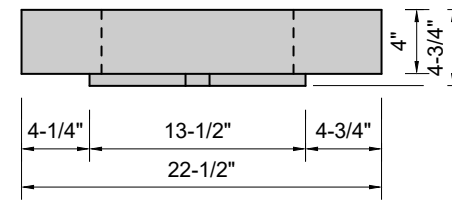

TOP VIEW

FRONT VIEW

SIDE VIEW

**Model #: WH-40-00**  
**Whisper**  
**no faucet holes**