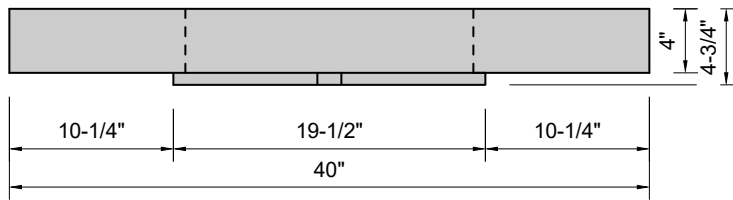

TOP VIEW

FRONT VIEW

SIDE VIEW

**Model #: WH-40-00**  
**Whisper**  
**no faucet holes**