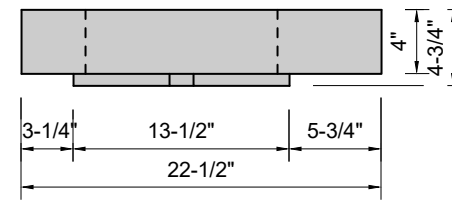

TOP VIEW

FRONT VIEW

SIDE VIEW

Model #: WH-40-01
Whisper
single faucet hole