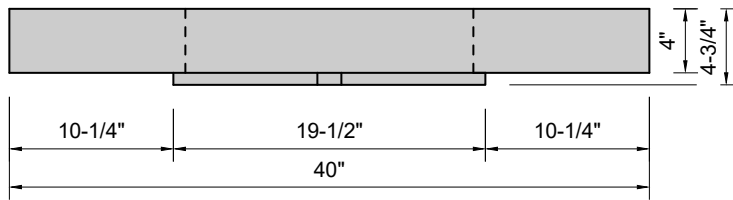

TOP VIEW

FRONT VIEW

SIDE VIEW

Model #: WH-40-01
Whisper
single faucet hole