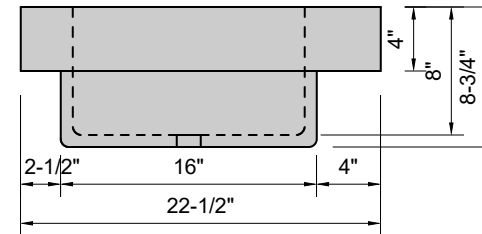

TOP VIEW

FRONT VIEW

SIDE VIEW

Model #: FSL-40-00
Farm Lavatory
no faucet holes