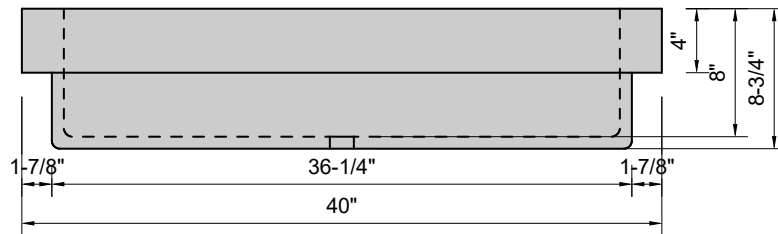

TOP VIEW

FRONT VIEW

SIDE VIEW

Model #: FSL-40-01
Farm Lavatory
single faucet hole