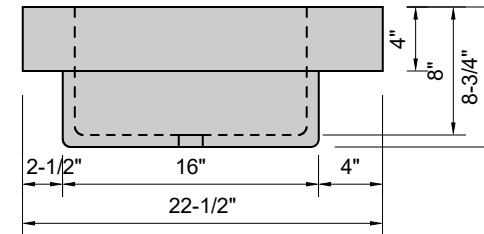

TOP VIEW

FRONT VIEW

SIDE VIEW

Model #: FSL-40-01
Farm Lavatory
single faucet hole