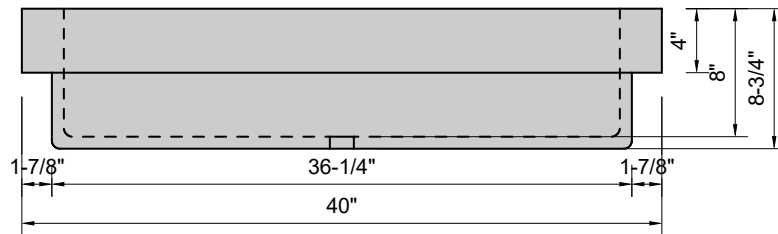

TOP VIEW

FRONT VIEW

SIDE VIEW

**Model #: FSL-40-03**  
**Farm Lavatory**  
**8" widespread faucet holes**