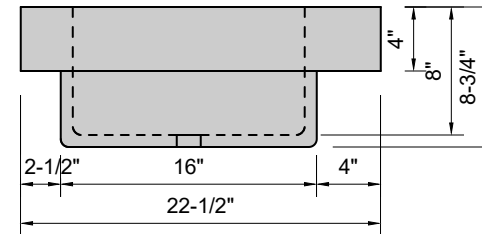

TOP VIEW

FRONT VIEW

SIDE VIEW

**Model #: FSL-40-03**  
**Farm Lavatory**  
**8" widespread faucet holes**