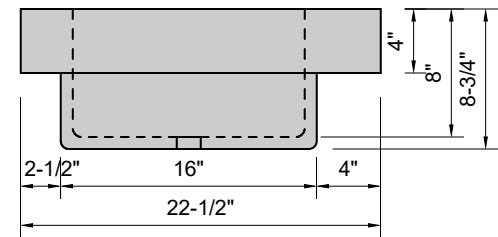

TOP VIEW

FRONT VIEW

SIDE VIEW

Model #: FSL-42-00
Farm Lavatory
no faucet holes