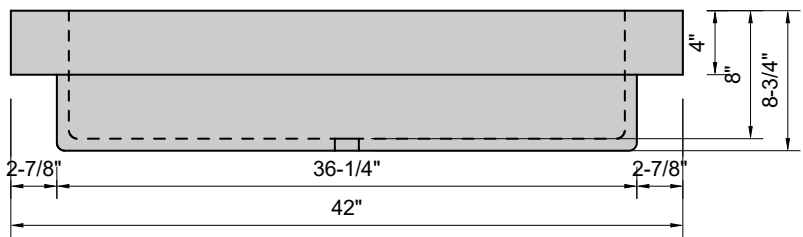

TOP VIEW

FRONT VIEW

SIDE VIEW

Model #: FSL-42-00
Farm Lavatory
no faucet holes