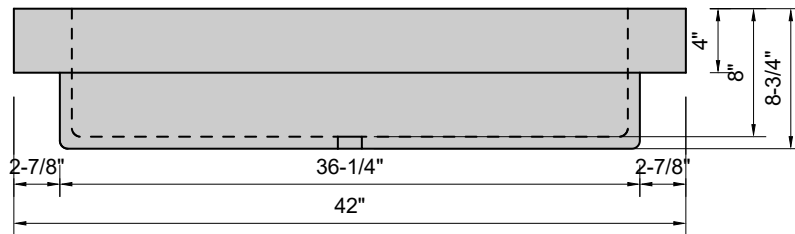

TOP VIEW

FRONT VIEW

SIDE VIEW

Model #: FSL-42-01
Farm Lavatory
single faucet hole