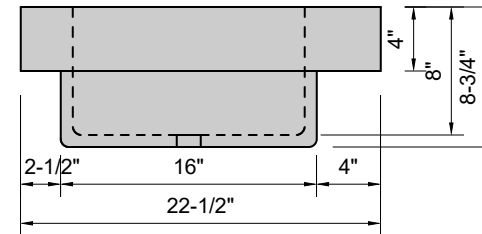

TOP VIEW

FRONT VIEW

SIDE VIEW

Model #: FSL-42-01
Farm Lavatory
single faucet hole