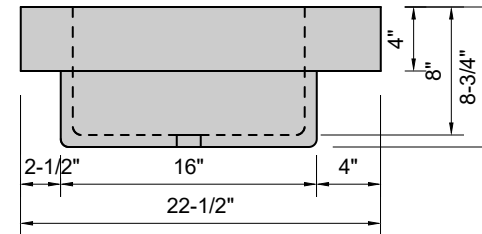

TOP VIEW

FRONT VIEW

SIDE VIEW

Model #: FSL-42-03
Farm Lavatory
8" widespread faucet holes