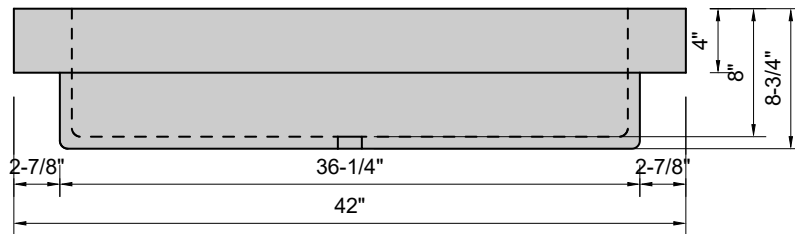

TOP VIEW

FRONT VIEW

SIDE VIEW

Model #: FSL-42-03
Farm Lavatory
8" widespread faucet holes