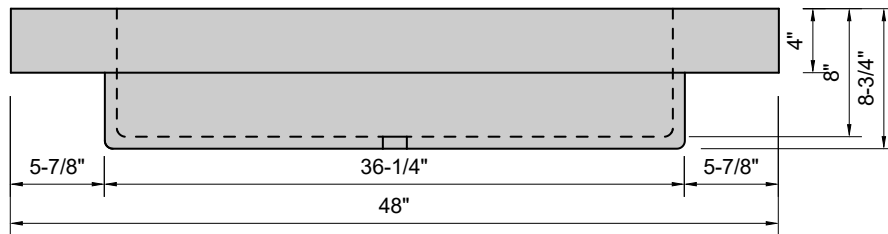

TOP VIEW

FRONT VIEW

SIDE VIEW

Model #: FSL-48-01
Farm Lavatory
single faucet hole