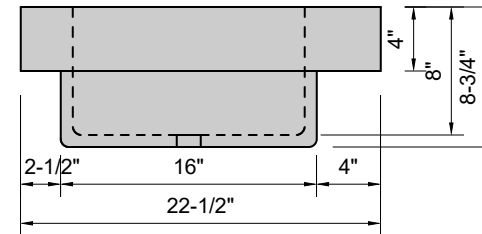

TOP VIEW

FRONT VIEW

SIDE VIEW

Model #: FSL-48-01
Farm Lavatory
single faucet hole