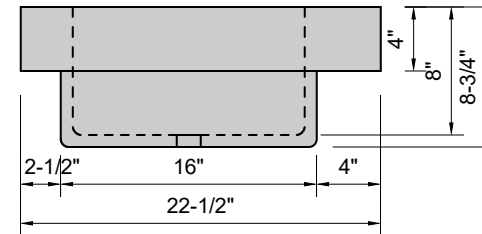

TOP VIEW

FRONT VIEW

SIDE VIEW

Model #: FSL-48-03
Farm Lavatory
8" widespread faucet holes