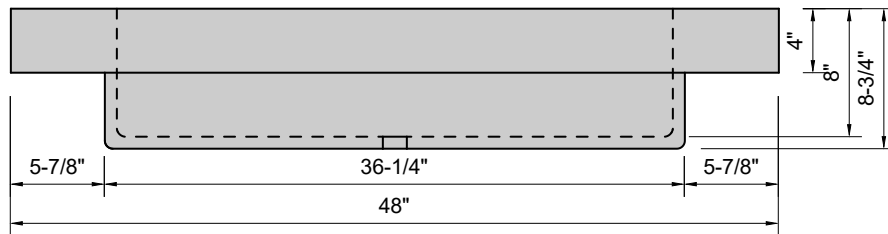

TOP VIEW

FRONT VIEW

SIDE VIEW

Model #: FSL-48-03
Farm Lavatory
8" widespread faucet holes