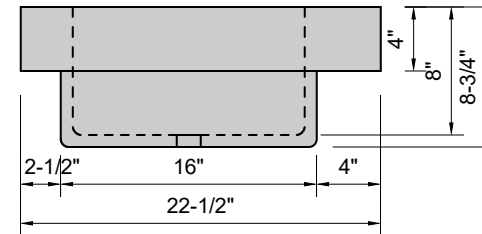

TOP VIEW

FRONT VIEW

SIDE VIEW

Model #: FSL-60-00
Farm Lavatory
no faucet holes