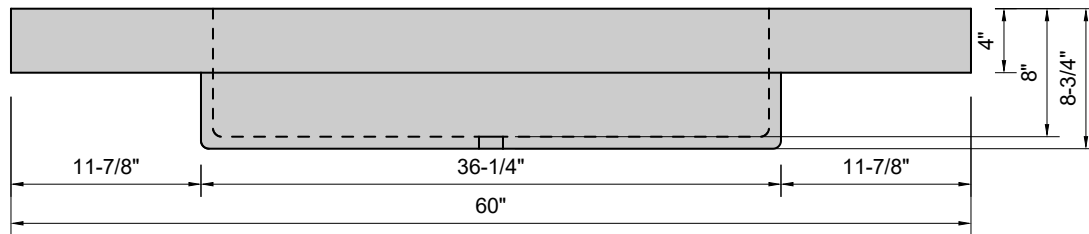

TOP VIEW

FRONT VIEW

SIDE VIEW

Model #: FSL-60-00
Farm Lavatory
no faucet holes