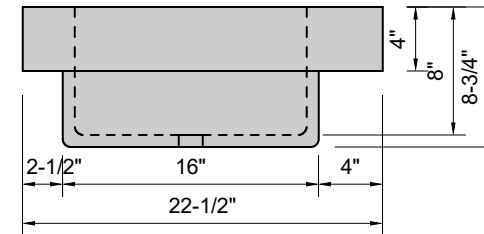

TOP VIEW

FRONT VIEW

SIDE VIEW

Model #: FSL-60-01
Farm Lavatory
single faucet hole