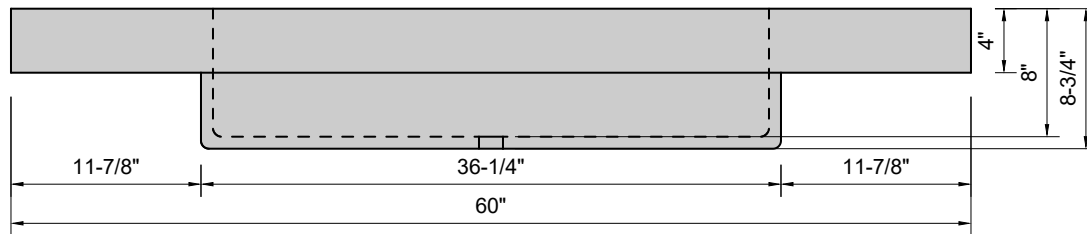

TOP VIEW

FRONT VIEW

SIDE VIEW

Model #: FSL-60-01
Farm Lavatory
single faucet hole