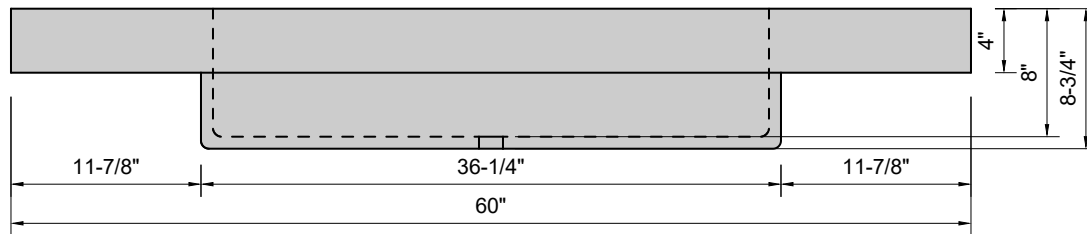

TOP VIEW

FRONT VIEW

SIDE VIEW

Model #: FSL-60-03
Farm Lavatory
8" widespread faucet holes