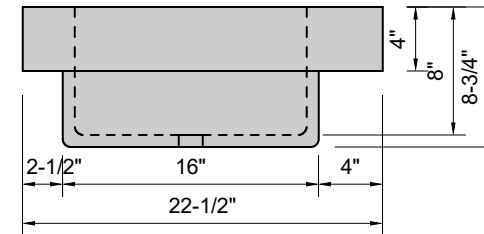

TOP VIEW

FRONT VIEW

SIDE VIEW

Model #: FSL-60-03
Farm Lavatory
8" widespread faucet holes