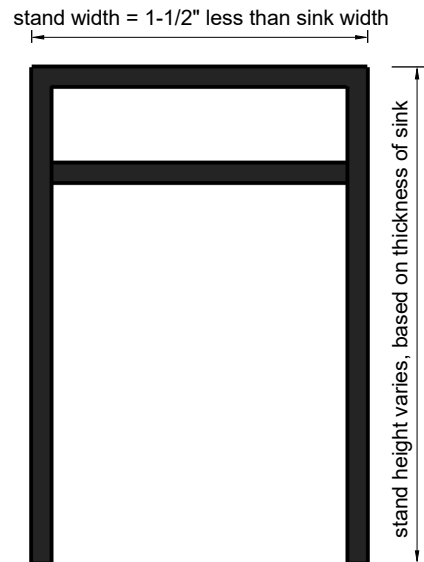

TOP VIEW

PERSPECTIVE

FRONT VIEW

SIDE VIEW

*stand dimensions vary, based on overall sink dimensions; notations above allow for 1/2" overhang on front & sides, & 1" on back for baseboard