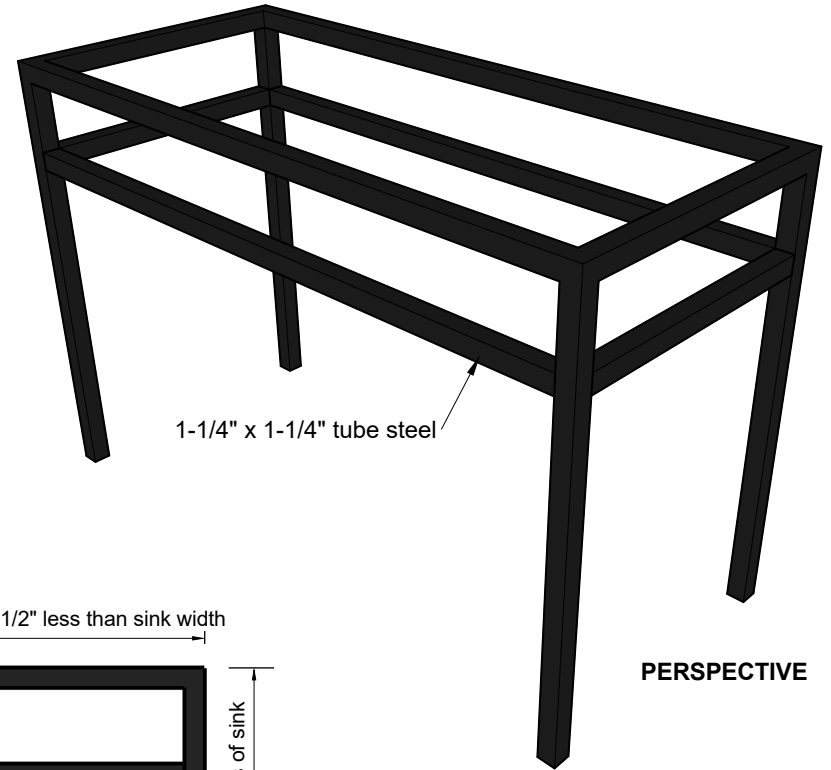

TOP VIEW

PERSPECTIVE

FRONT VIEW

SIDE VIEW

*stand dimensions vary, based on overall sink dimensions; notations above allow for 1/2" overhang on front & sides, & 1" on back for baseboard