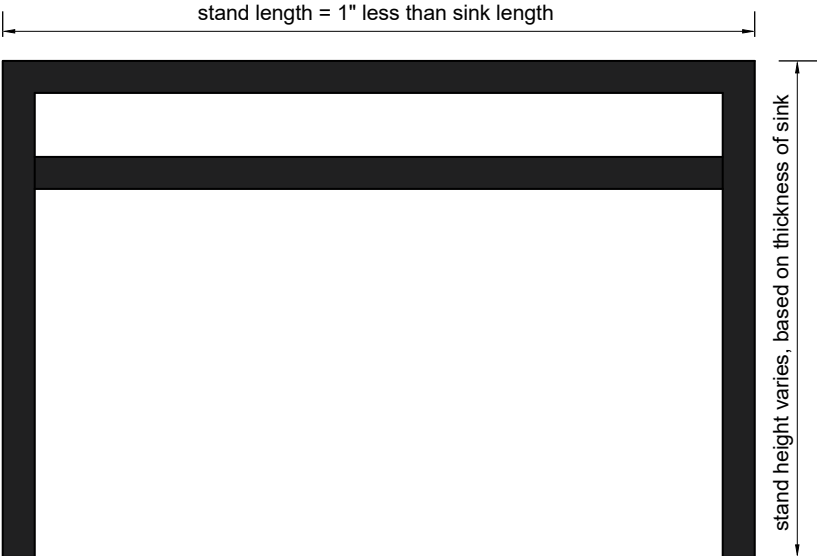

ASPECT-XL SINK STAND

TOP VIEW

PERSPECTIVE

FRONT VIEW

SIDE VIEW

*stand dimensions vary, based on overall sink dimensions; notations above allow for 1/2" overhang on front & sides, & 1" on back for baseboard