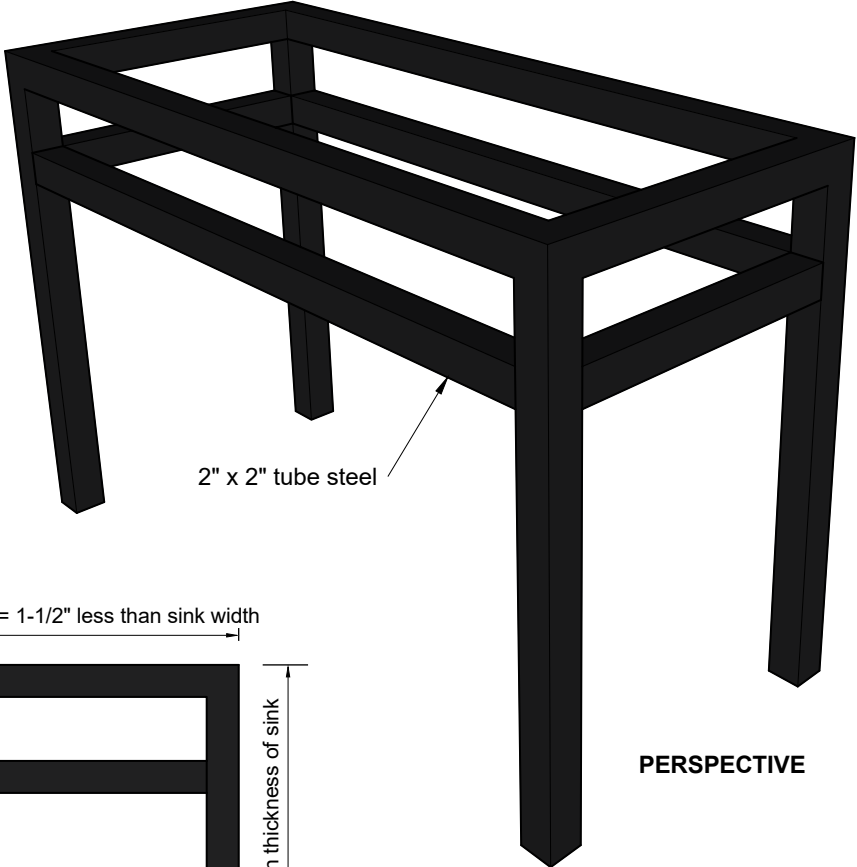

ASPECT-XL SINK STAND

TOP VIEW

PERSPECTIVE

FRONT VIEW

SIDE VIEW

*stand dimensions vary, based on overall sink dimensions; notations above allow for 1/2" overhang on front & sides, & 1" on back for baseboard