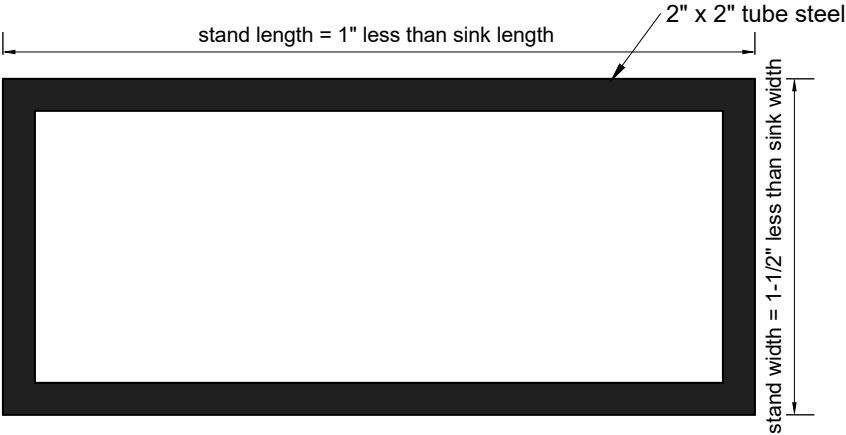

ASPECT-XL SINK STAND

TOP VIEW

PERSPECTIVE

FRONT VIEW

SIDE VIEW

*stand dimensions vary, based on overall sink dimensions; notations above allow for 1/2" overhang on front & sides, & 1" on back for baseboard