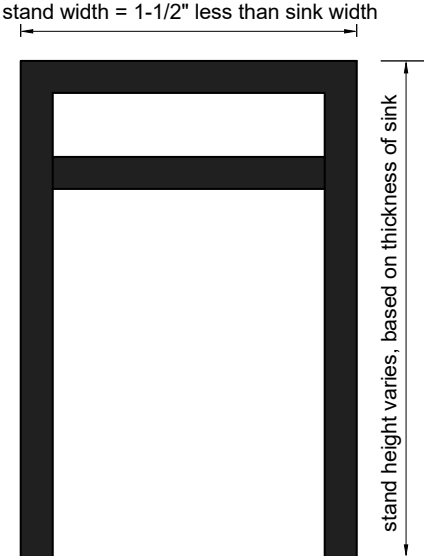

ASPECT-XL SINK STAND

TOP VIEW

PERSPECTIVE

FRONT VIEW

SIDE VIEW

*stand dimensions vary, based on overall sink dimensions; notations above allow for 1/2" overhang on front & sides, & 1" on back for baseboard