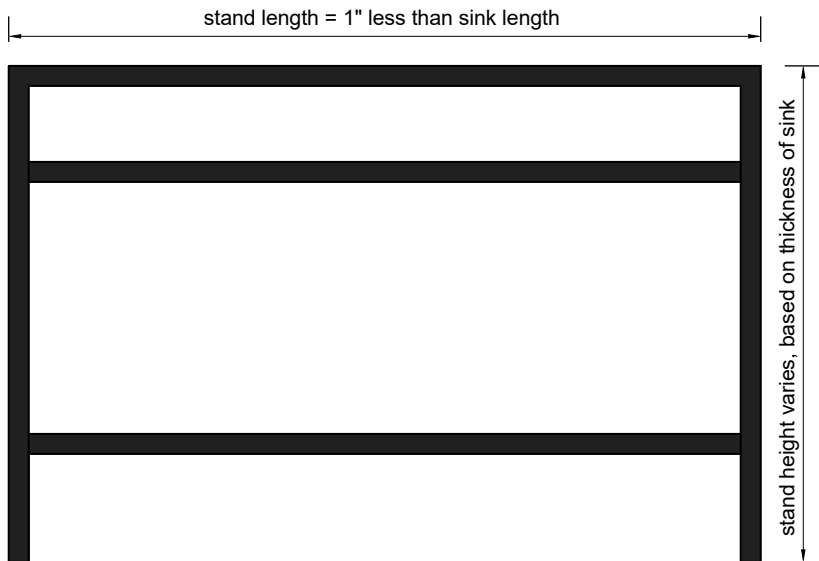

TOP VIEW

PERSPECTIVE

FRONT VIEW

SIDE VIEW

*stand dimensions vary, based on overall sink dimensions; notations above allow for 1/2" overhang on front & sides, & 1" on back for baseboard