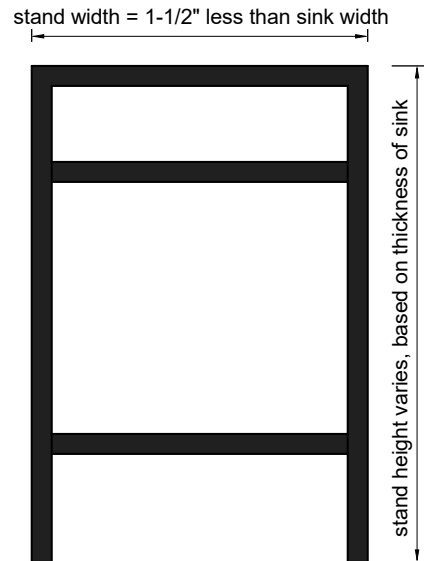

TOP VIEW

PERSPECTIVE

FRONT VIEW

SIDE VIEW

*stand dimensions vary, based on overall sink dimensions; notations above allow for 1/2" overhang on front & sides, & 1" on back for baseboard