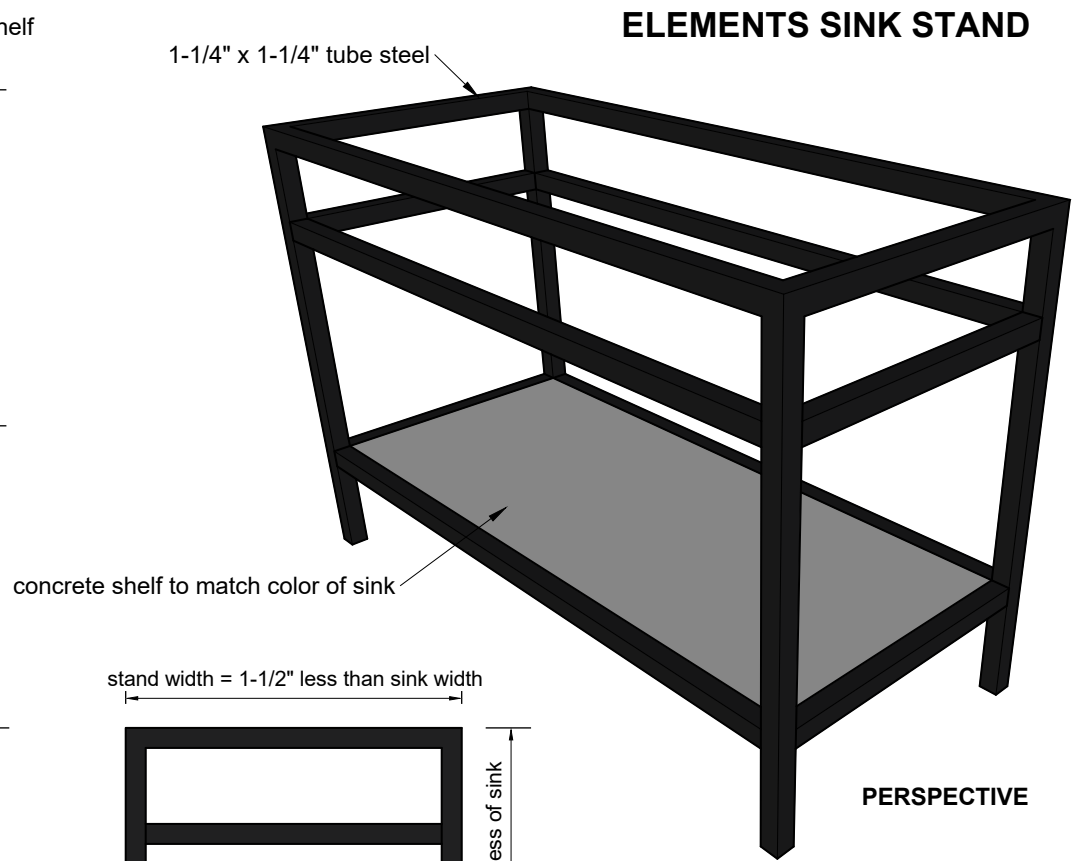

TOP VIEW

PERSPECTIVE

FRONT VIEW

SIDE VIEW

*stand dimensions vary, based on overall sink dimensions; notations above allow for 1/2" overhang on front & sides, & 1" on back for baseboard