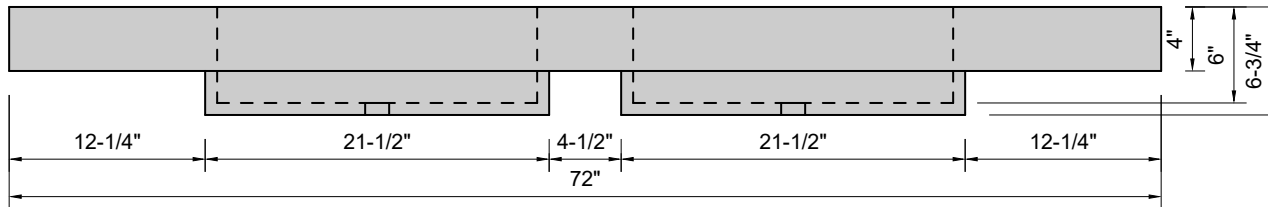

TOP VIEW

FRONT VIEW

SIDE VIEW

**Model #: DCU-72-00**  
**Double Cube**  
**no faucet holes**