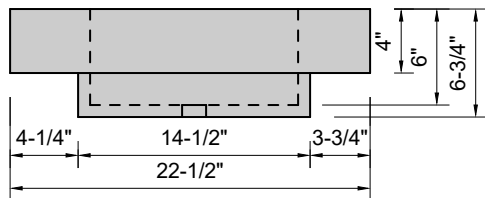

TOP VIEW

FRONT VIEW

SIDE VIEW

**Model #: DCU-72-00**  
**Double Cube**  
**no faucet holes**