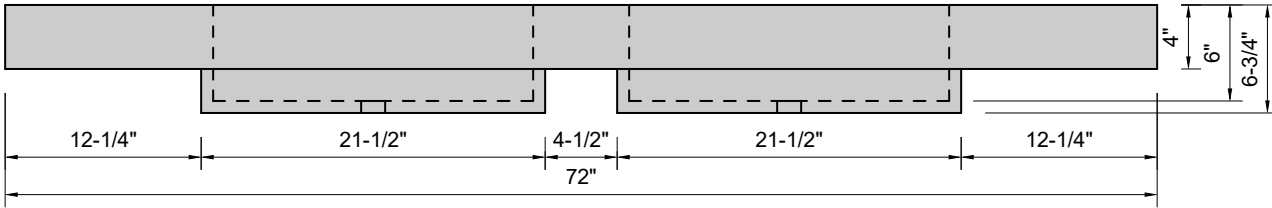

TOP VIEW

FRONT VIEW

SIDE VIEW

**Model #: DCU-72-01**  
**Double Cube**  
**single faucet holes**