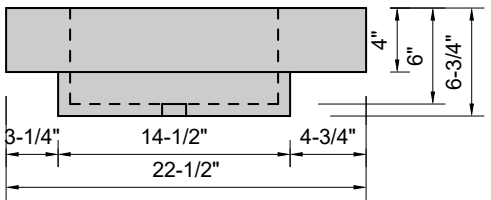

TOP VIEW

FRONT VIEW

SIDE VIEW

**Model #: DCU-72-01**  
**Double Cube**  
**single faucet holes**