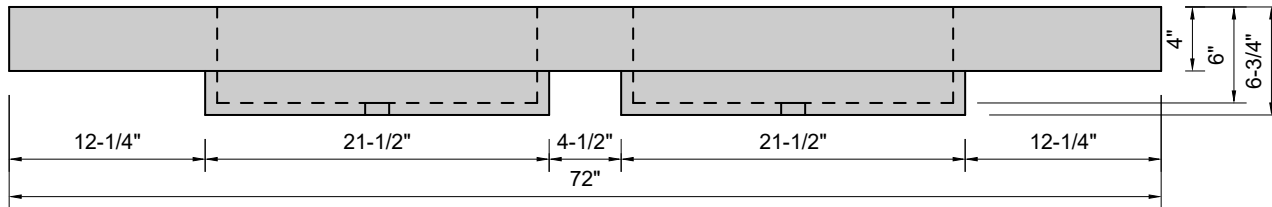

TOP VIEW

FRONT VIEW

SIDE VIEW

Model #: DCU-72-03
Double Cube
8" widespread faucet holes