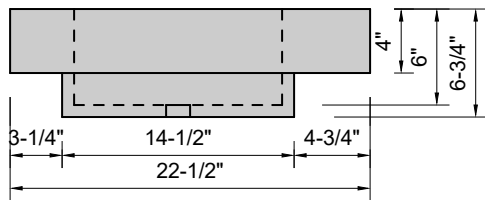

TOP VIEW

FRONT VIEW

SIDE VIEW

Model #: DCU-72-03
Double Cube
8" widespread faucet holes