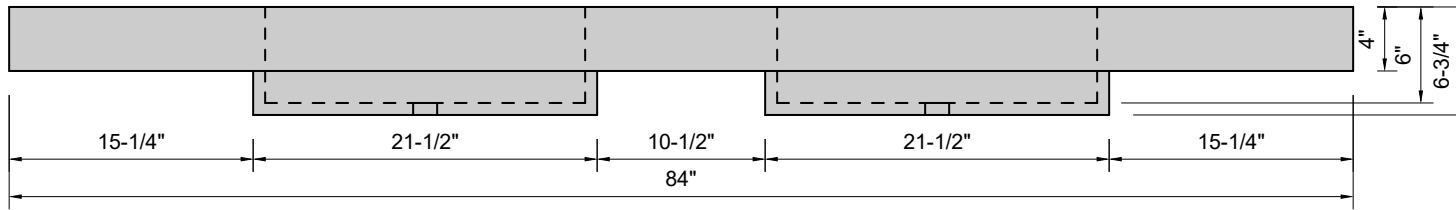

TOP VIEW

FRONT VIEW

SIDE VIEW

Model #: DCU-84-00
Double Cube
no faucet holes