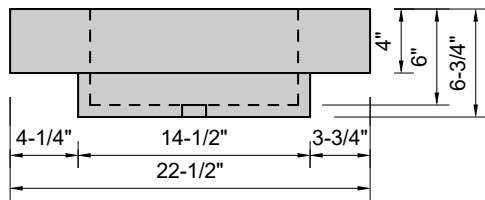

TOP VIEW

FRONT VIEW

SIDE VIEW

Model #: DCU-84-00
Double Cube
no faucet holes