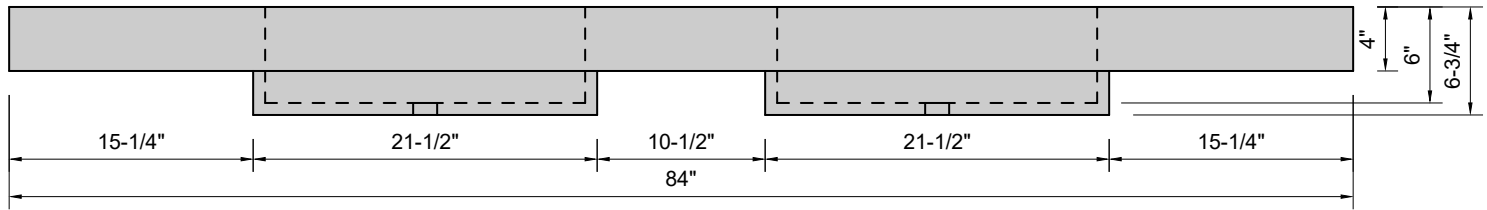

TOP VIEW

FRONT VIEW

SIDE VIEW

**Model #: DCU-84-01**  
**Double Cube**  
**single faucet holes**