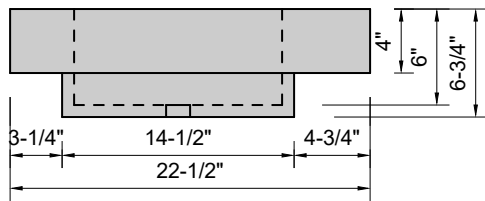

TOP VIEW

FRONT VIEW

SIDE VIEW

**Model #: DCU-84-01**  
**Double Cube**  
**single faucet holes**