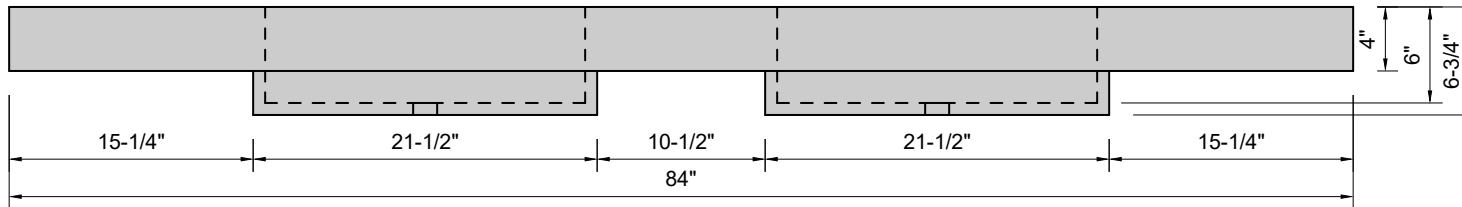

TOP VIEW

FRONT VIEW

SIDE VIEW

Model #: DCU-84-03
Double Cube
8" widespread faucet holes