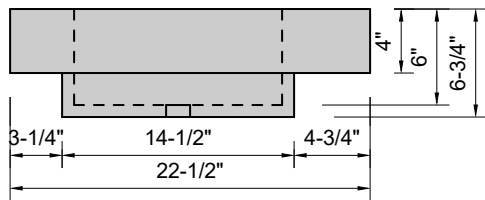

TOP VIEW

FRONT VIEW

SIDE VIEW

Model #: DCU-84-03
Double Cube
8" widespread faucet holes