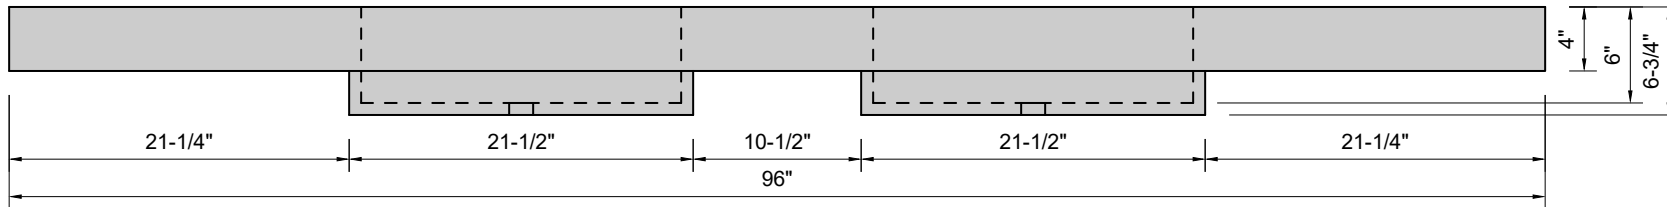

TOP VIEW

FRONT VIEW

SIDE VIEW

Model #: DCU-96-00
Double Cube
no faucet holes