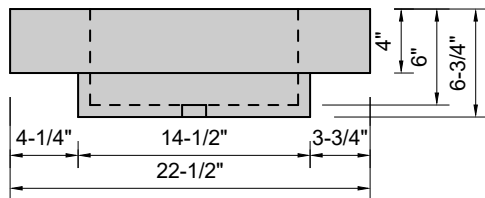

TOP VIEW

FRONT VIEW

SIDE VIEW

Model #: DCU-96-00
Double Cube
no faucet holes